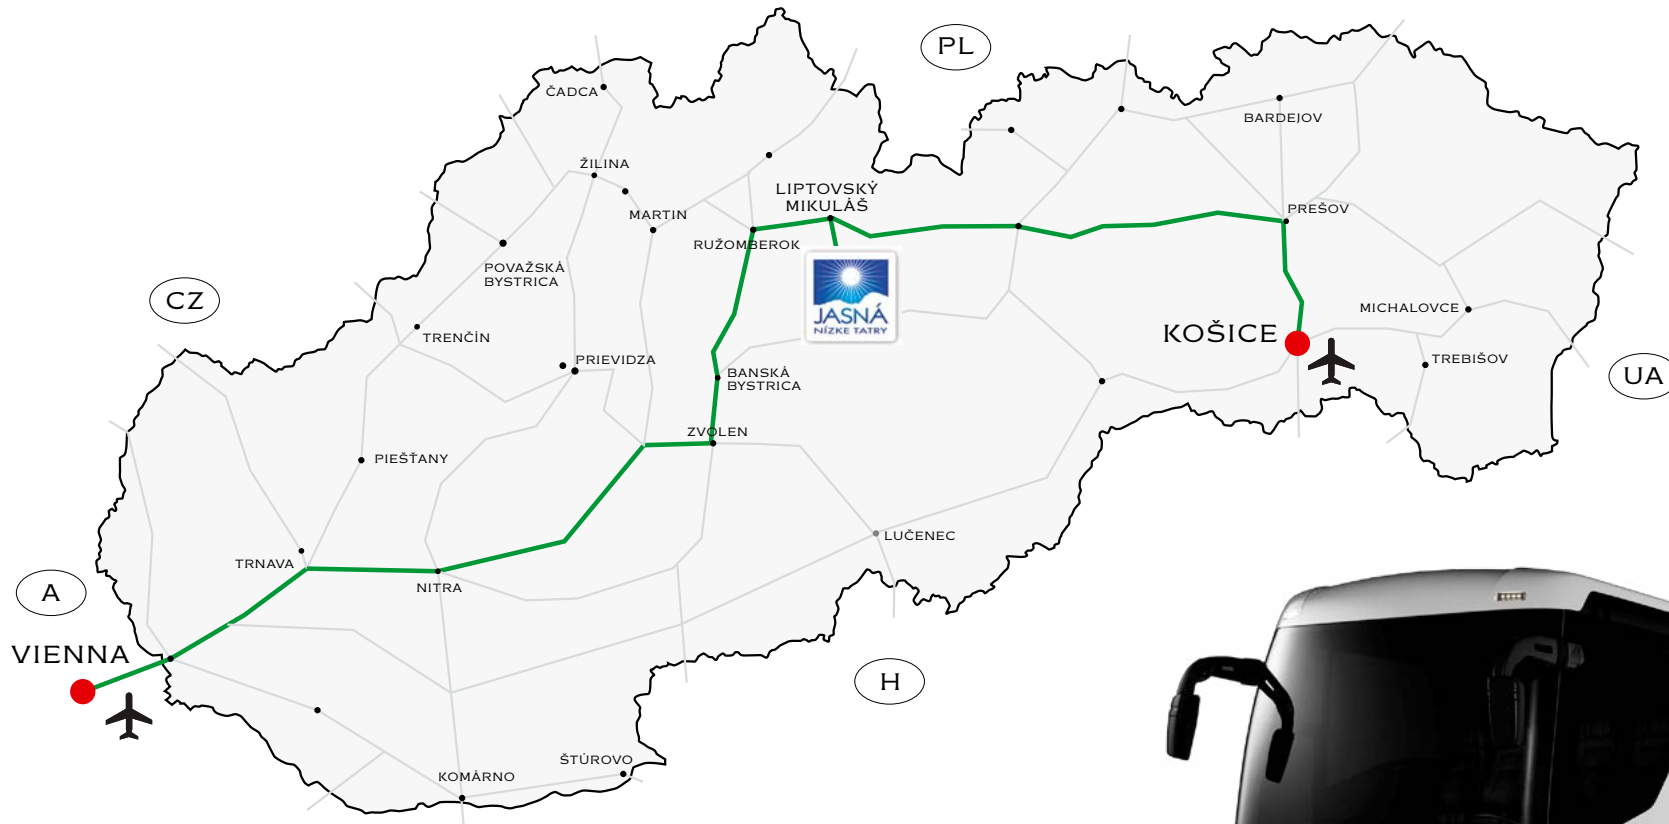

BUS SHUTTLE

✈ FROM VIENNA AIRPORT
✈ FROM KOŠICE AIRPORT